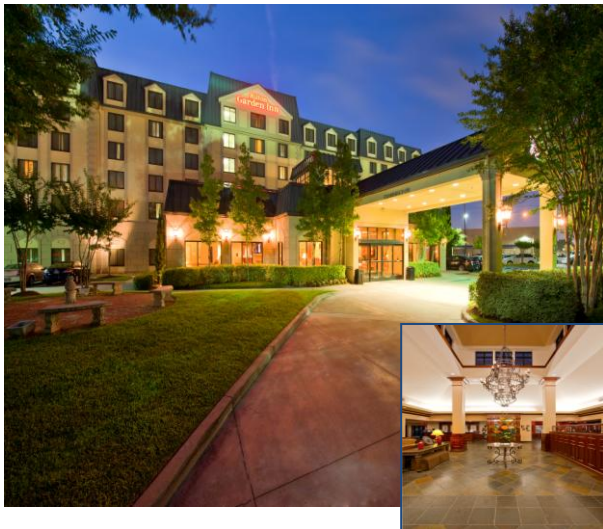

Hilton Garden Inn Houston Northwest

Fastcomplex /Houston Juniors - Host Hotel 2012

The selection of this full service hotel as a host hotel is due to value and proximity to the event site, restaurants, shopping and entertainment. And we love sports teams!

The discount weekend sports rates:

$79.00 King (one king bed) – sleeps 2

$89.00 King Deluxe (one king bed and one queen sofabed) – sleeps 4

$99.00 Double (two double beds) – sleeps 4 – 2 Night Minimum

*All rooms have a microwave, refrigerator and coffee/tea maker. The hotel is 100% Non-Smoking!

*Hotel facilities offer; laundry, pool, spa, and fitness center with complimentary access to Lifetime Fitness

*These group/team rates will include a hot breakfast for each occupant in the room.

Cereal, yogurt, eggs, bread, sausage, fresh fruit, fresh juices, Starbucks® coffee and TAZO hot teas. Subject to seasonal change. When booked as a team; served in our ballroom.

Book as a Team!
*Your 11th room
is a free King!*

If you would like to book an individual hotel room, please click:

<http://tinyurl.com/HiltonVolleyball2012>

(PLEASE ADD YOUR TEAM NAME IN "COMMENTS" WHEN BOOKING!)

or

Team Blocks can be set up during regular business hours by calling 832-912-3100 (Donna Bacon)

or **BEST** - email your group needs to Donna Bacon, Sports Sales Manager at donnabacon@marcushotels.com.

Rooms are not confirmed until you have a confirmation number.

Contact Information

Donna D. Bacon

Manager, Certified Sports Travel Professional

Hilton Garden Inn Houston Northwest

7979 Willow Chase Boulevard

Houston, Texas 77070

Hotel Main Number: 832-912-1000

My Direct Line: 832-912-3100

Email: donnabacon@marcushotels.com

Nearby Shops, Restaurants and Attractions

Great American Grill Restaurant/Bar – On Property

Bone Fish Restaurant (opening soon) –Walking Distance

P.F. Chang's Restaurant – Walking Distance

AMC Movie Theaters – 1 Mile

ITZ and Movie Tavern – ¾ Mile

Aerodrome Ice Rink – 1 Mile

Willowbrook Shopping Mall – ½ Mile

Venues Nearby:

Willowbrook Sports Complex – 2 Miles (S)

Fast Complex – 6 Miles (S)

Texas Tornados – 9 Miles (SE)

George R Brown Conv. Center – 22 Miles (E)

Wave Volleyball – 24 Miles(N)

Spike Sports – 25 Miles (S)

There are times when these sports rates are not available due to limited availability.

Rates and room types are based upon availability and may be subject to a minimum length of stay at the time of booking.

Rooms are limited. Last revised: 2/14/12